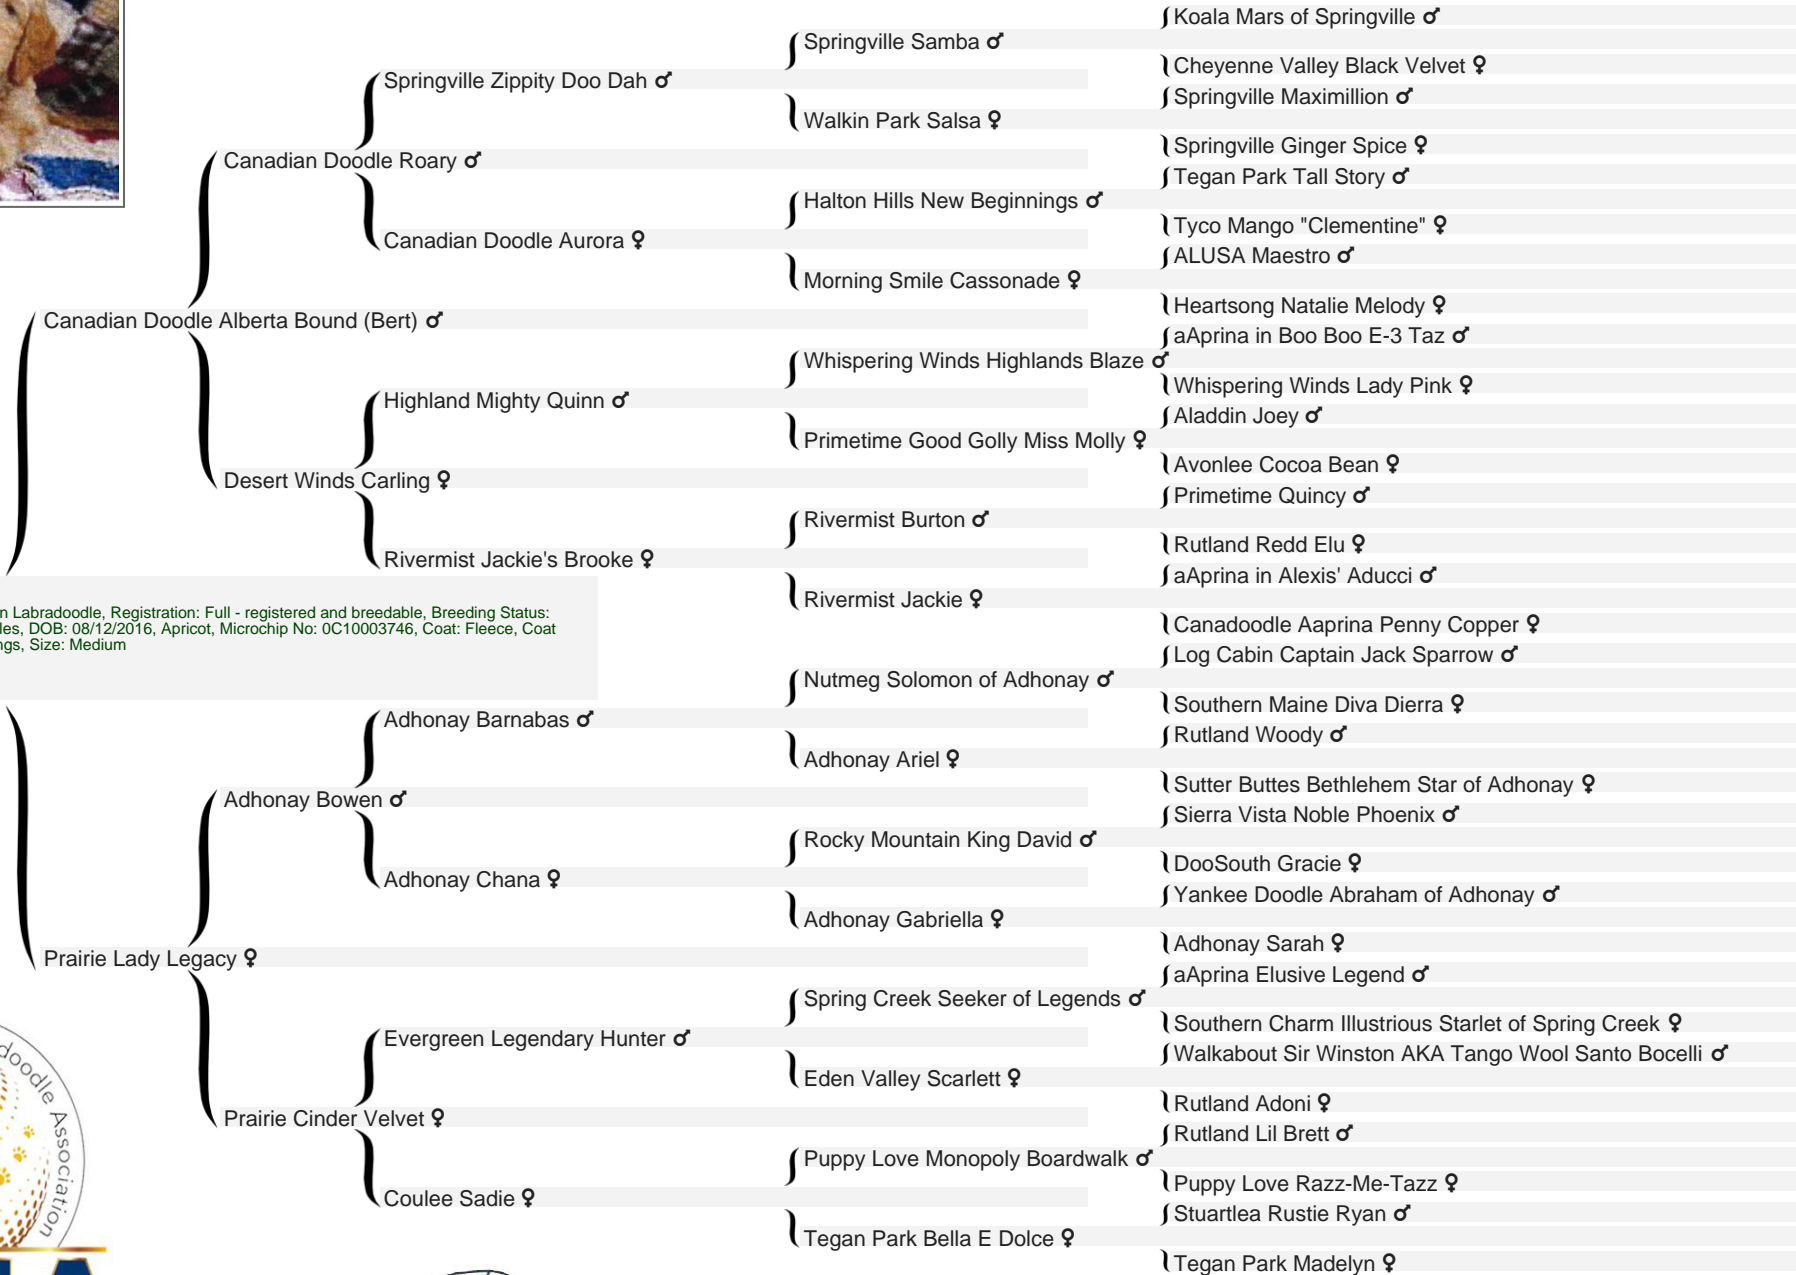

# Official Pedigree

## Prairie Rory ♀

**Prairie Rory ♀**  
 WALA00018878, M Australian Labradoodle, Registration: Full - registered and breedable, Breeding Status: Active, Owner: Modern Doodles, DOB: 08/12/2016, Apricot, Microchip No: 0C10003746, Coat: Fleece, Coat Pattern: Solid w/White Markings, Size: Medium